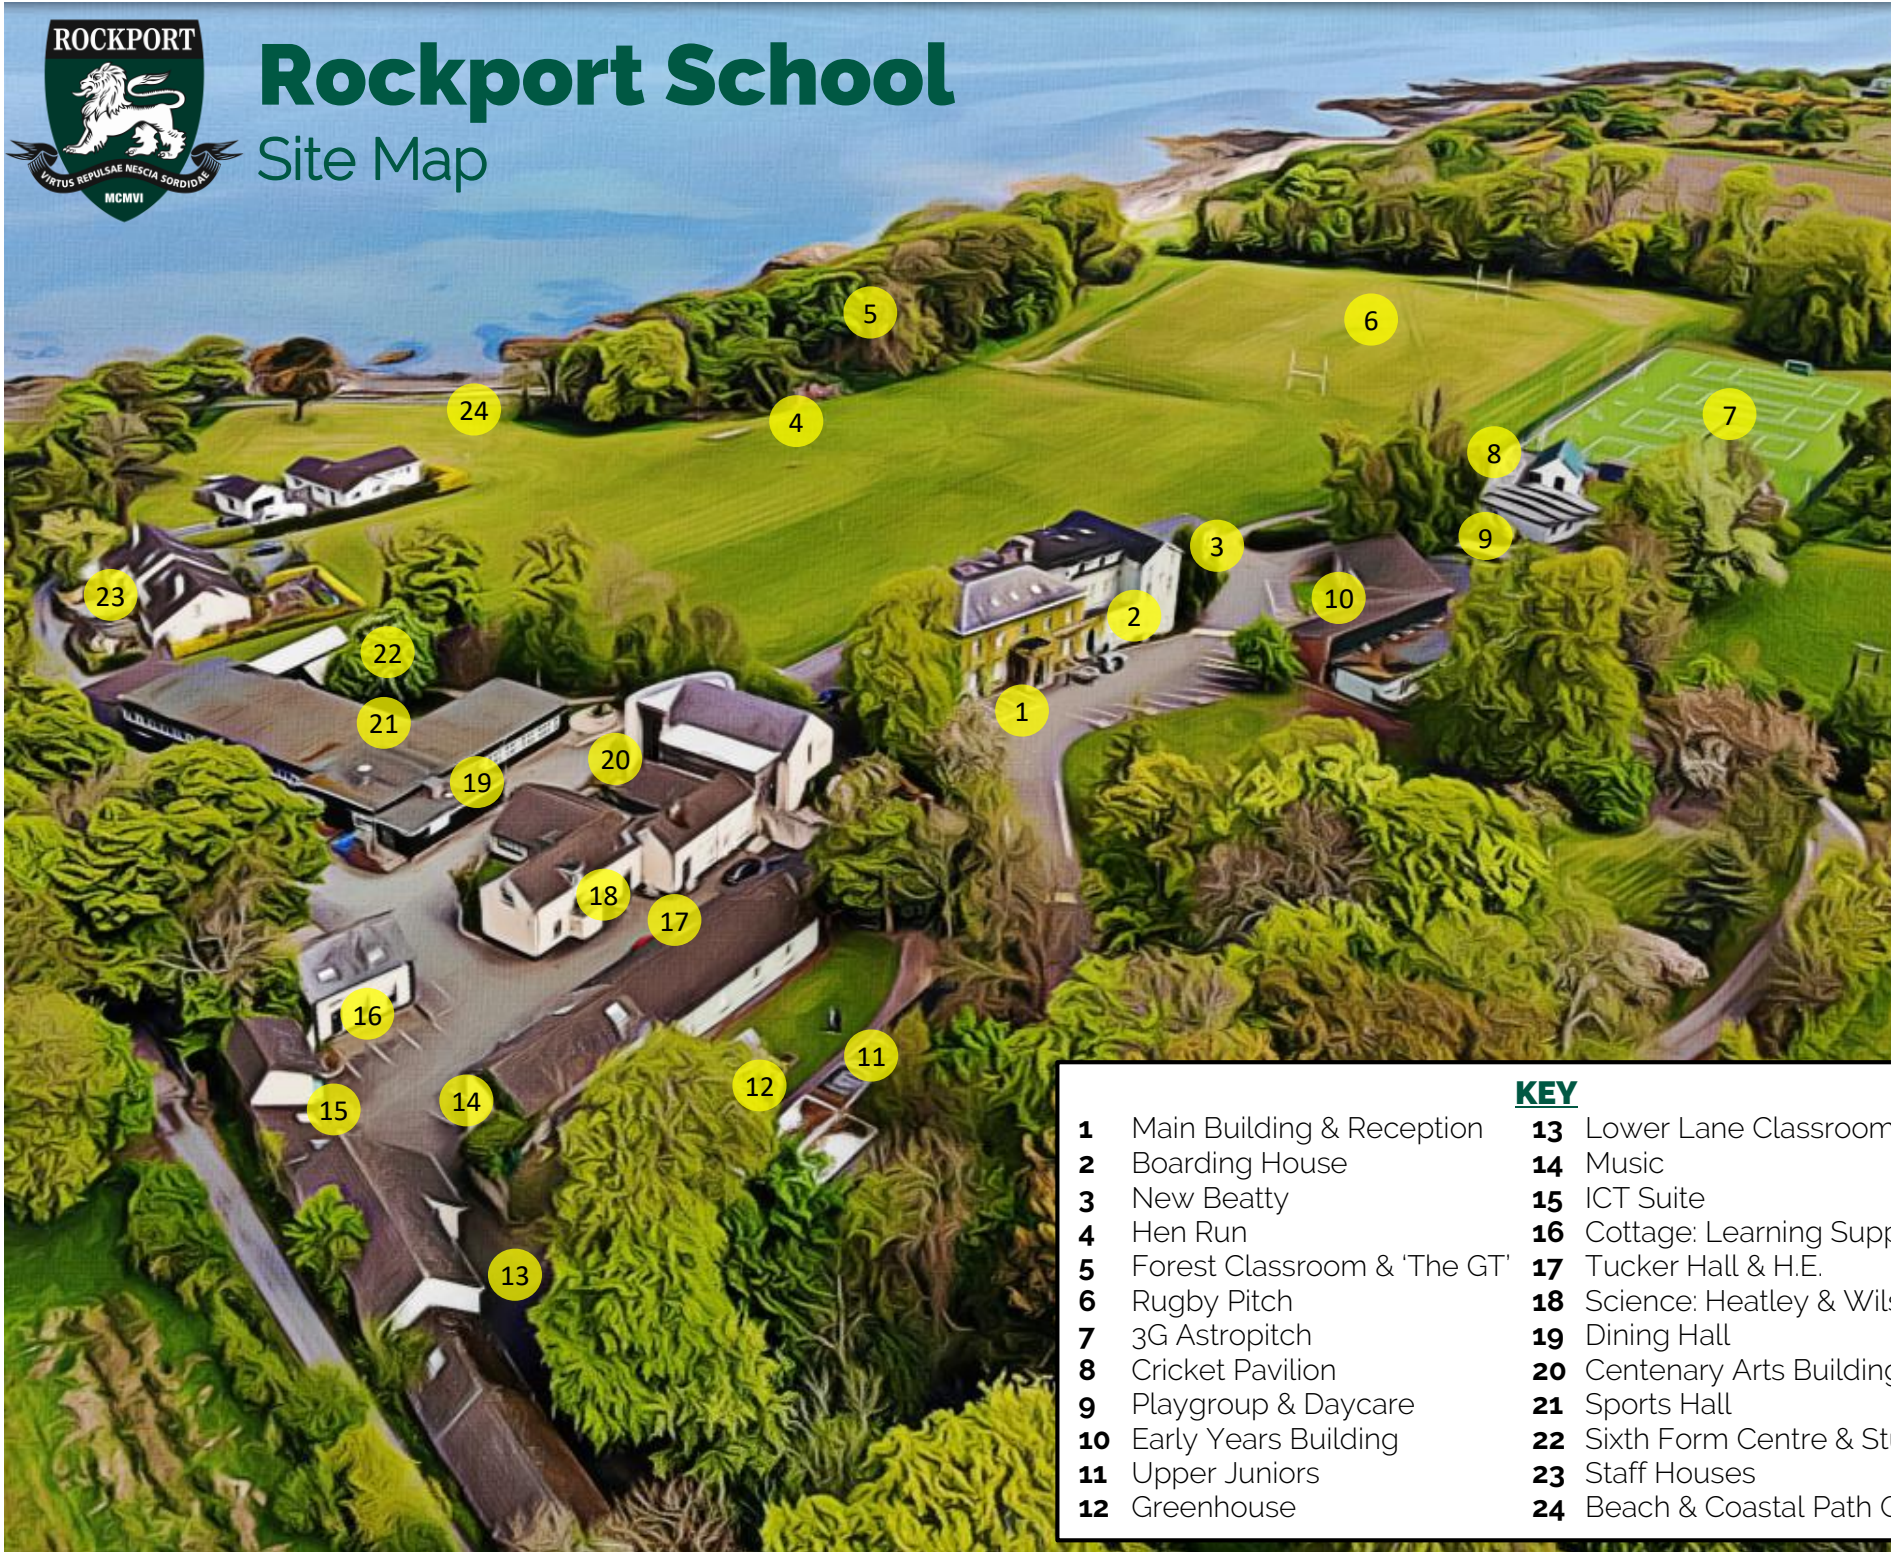

Rockport School

Site Map

KEY	
1	Main Building & Reception
2	Boarding House
3	New Beatty
4	Hen Run
5	Forest Classroom & 'The GT'
6	Rugby Pitch
7	3G Astropitch
8	Cricket Pavilion
9	Playgroup & Daycare
10	Early Years Building
11	Upper Juniors
12	Greenhouse
13	Lower Lane Classrooms
14	Music
15	ICT Suite
16	Cottage: Learning Support
17	Tucker Hall & H.E.
18	Science: Heatley & Wilson Labs
19	Dining Hall
20	Centenary Arts Building
21	Sports Hall
22	Sixth Form Centre & Study
23	Staff Houses
24	Beach & Coastal Path Gate